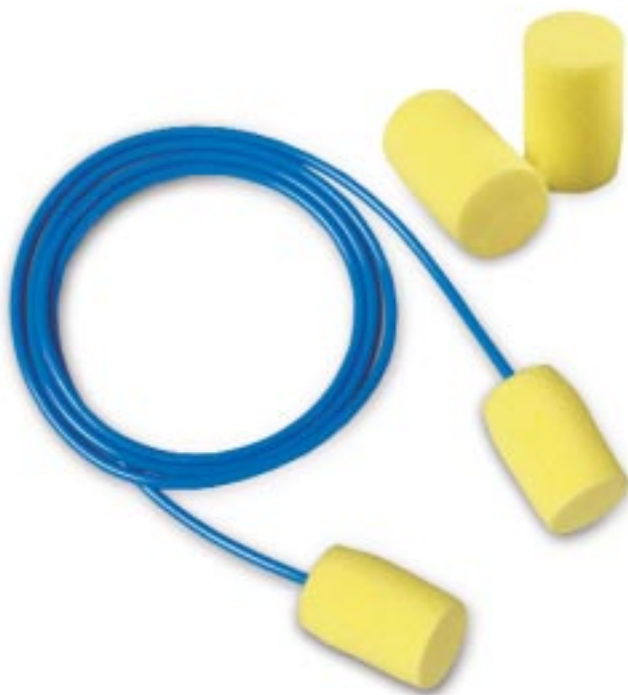

NEW E•A•R® Classic Soft™ Earplugs

E•A•R® Classic Soft™ Earplugs
Another leading advancement in hearing protection.

How to Order

E•A•R Classic Soft Earplugs are available corded or uncorded. Dispenser boxes contain 200 pairs in polybags. 10 Dispensers per case.

Not Just A New Plug, A Whole New Foam

E•A•R Classic Soft earplugs will change the way people “feel” about foam earplugs – because they feel entirely different. Made of a patented new foam, these plugs have a smaller cell structure and feel smoother “to the touch” than other foam. But that’s just the beginning, the foam plugs actually react to the wearer’s body temperature.